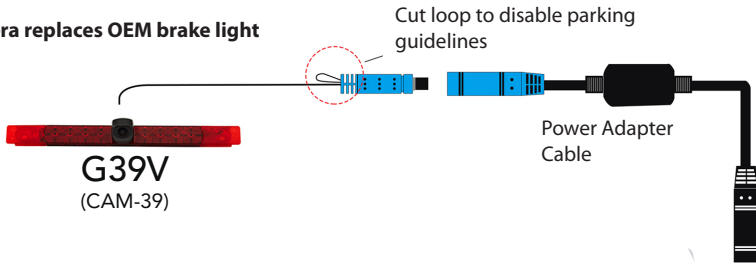

INSTALLATION

Camera replaces OEM brake light